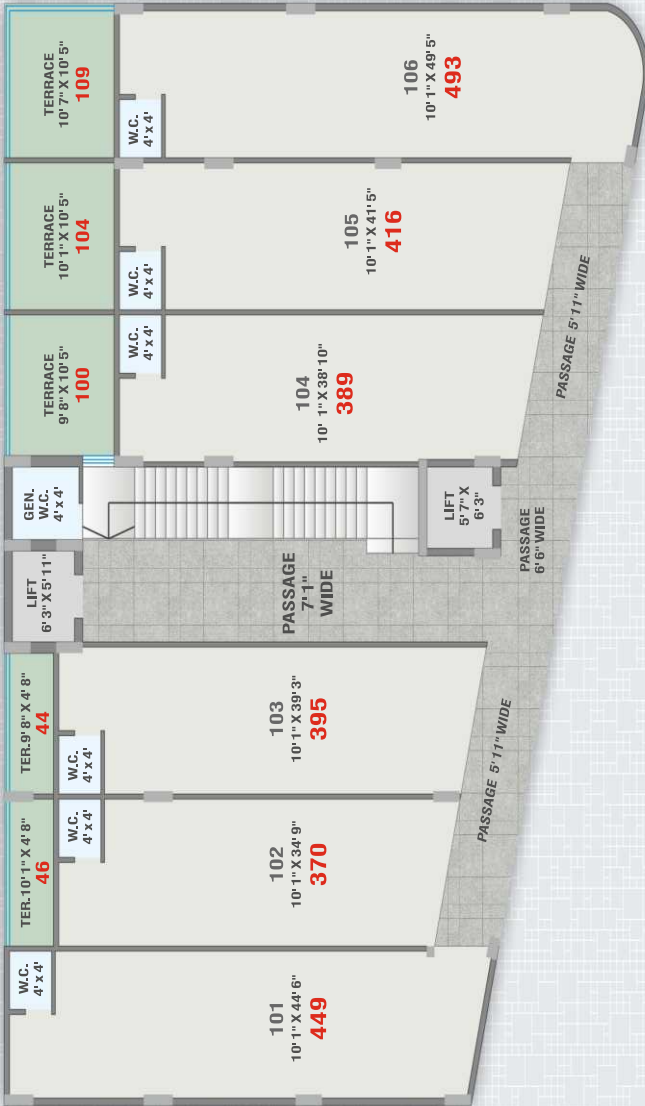

# Ground Floor

(Height 12'-6")

# 1st Floor

(Height 9'-9")

25 ft Wide Road

80 ft Wide Road

25 ft Wide Road

# 2nd Floor (Height 9'-9")

25 ft Wide Road

80 ft Wide Road

25 ft Wide Road

# 4th Floor (Height 9'-9")

25 ft Wide Road

25 ft Wide Road

80 ft Wide Road